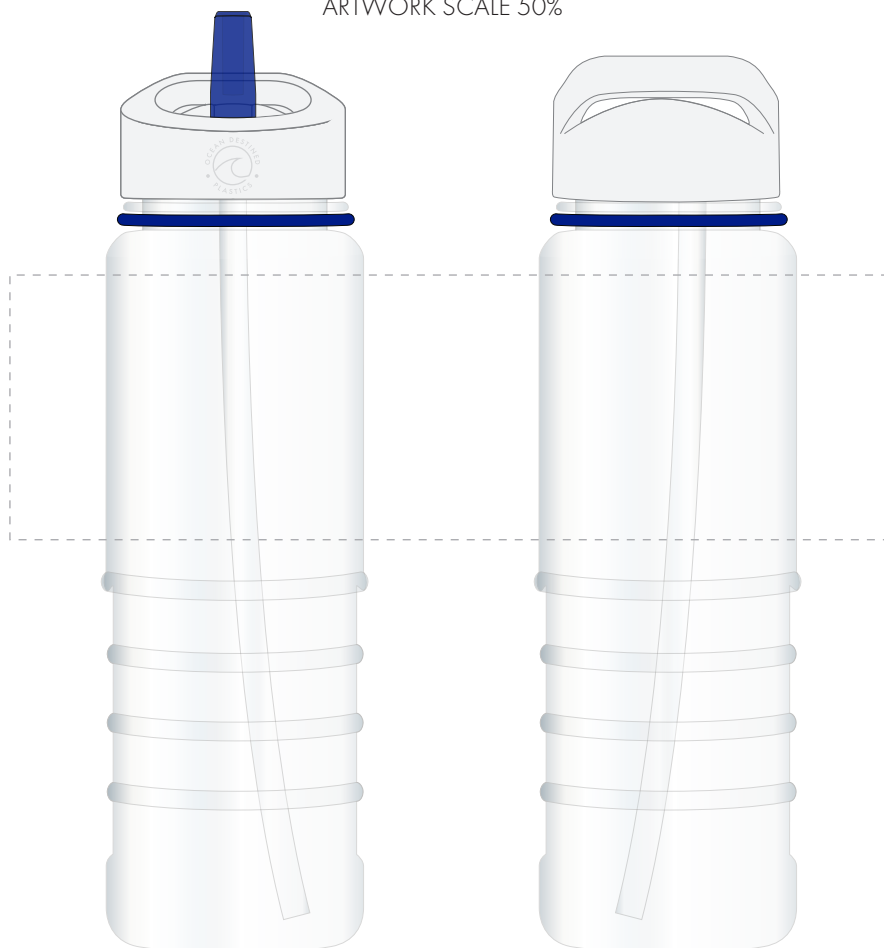

Your Ref:
Our Ref:

Quantity:
Version: 1

Product Code: MG7606
Product Colour: BLUE

PRINTING CONCERNS:**PRODUCT INFO: LOGO MAY NOT LINE UP TO SIPPER**

- Logos will be directly opposite
- Logos will NOT be directly opposite

We stock this item in the following colours

**PANTONE REFERENCE(S)**

- Full colour printing

ARTWORK SCALE 50%

Product Image for visualisation
- colours may vary

The dashed line is to demonstrate print area and will not appear on your printed item